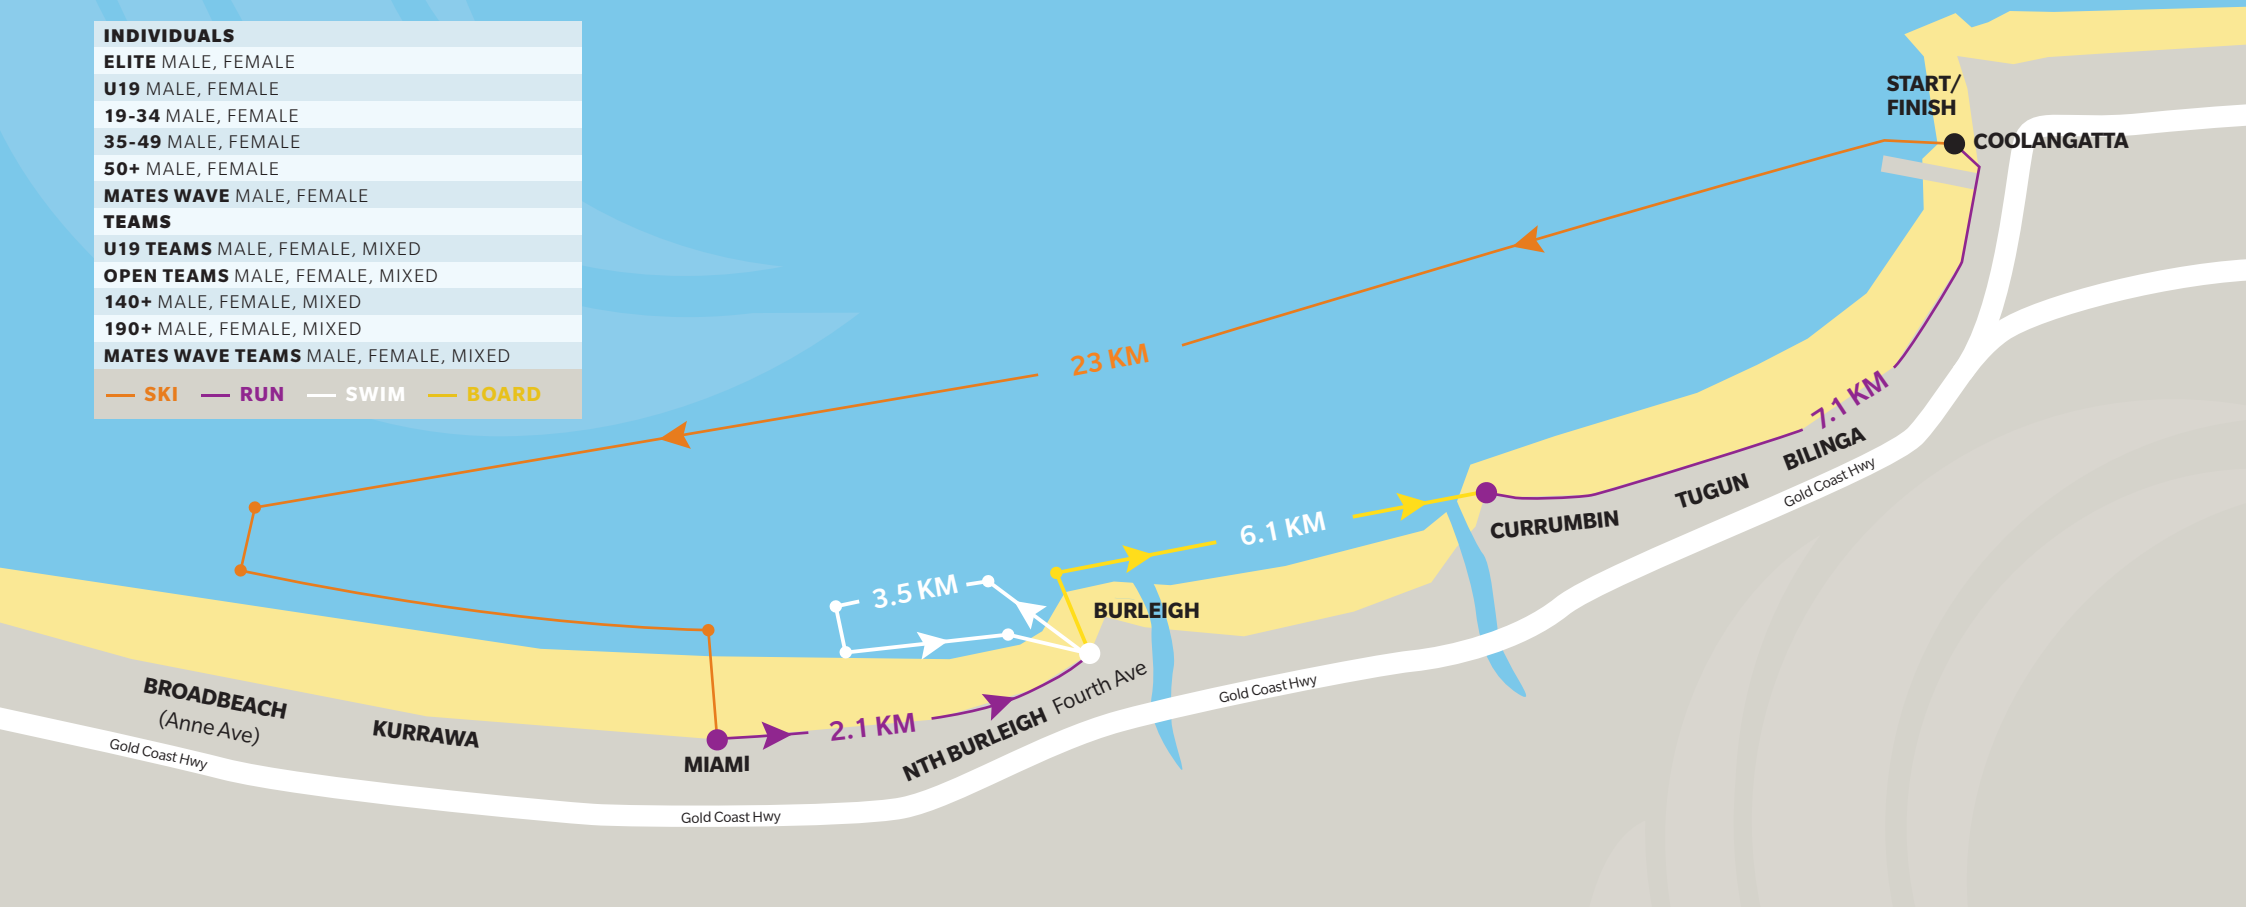

COOLANGATTA GOLD 2018 LONG COURSE

LONG COURSE 41.8KM

INDIVIDUALS	
ELITE	MALE, FEMALE
U19	MALE, FEMALE
19-34	MALE, FEMALE
35-49	MALE, FEMALE
50+	MALE, FEMALE
MATES WAVE	
MALES	FEMALE
TEAMS	
U19 TEAMS	MALE, FEMALE, MIXED
OPEN TEAMS	MALE, FEMALE, MIXED
140+	MALE, FEMALE, MIXED
190+	MALE, FEMALE, MIXED
MATES WAVE TEAMS	
MALES	FEMALE, MIXED

— SKI — RUN — SWIM — BOARD